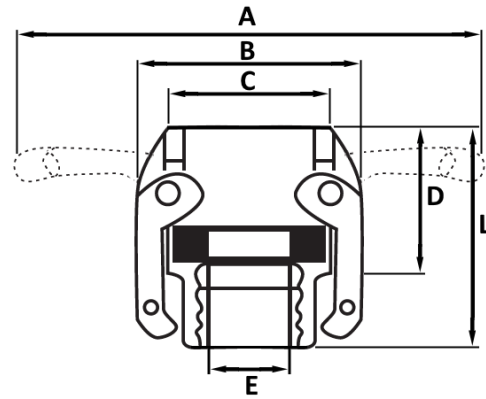

TYPE D: FEMALE COUPLER x FEMALE THREAD

Type D	1/2"	3/4"	1"	1 1/4"	1 1/2"	2"	2 1/2"	3"	4"
A	110	120	130	185	190	200	215	250	280
B	52.7	59.6	68.1	78.3	87.4	100	111.78	129.5	160
C	32.8	40.16	45.7	54.1	63.3	73.28	87.9	103.4	135.8
D	28.3	30	35.8	43.8	43.7	49	52.64	52.2	54.6
E	18.76	23.6	29.5	38.4	44.4	56.3	68.2	84.5	108.8
L	43.1	44.5	54.5	64.6	64.8	70.4	80.1	82.3	85.6