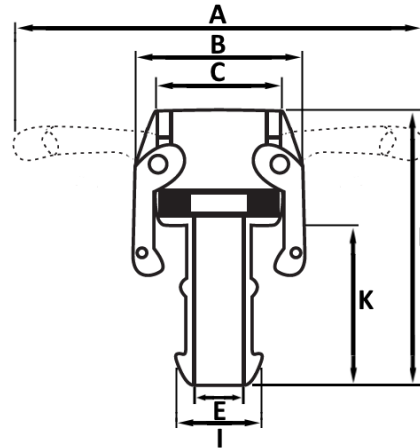

**TYPE C: FEMALE COUPLER x HOSE SHANK**

Type C	1/2"	3/4"	1"	1 1/4"	1 1/2"	2"	2 1/2"	3"	4"
A	108	120	135	185	190	200	215	250	280
B	52.05	58.8	68.6	77.5	87.8	97	110	136.2	163
C	24.42	40.3	45.36	54.15	63.26	72.8	87.3	102.8	134.2
E	8.35	15.4	20	27.18	34.35	46.65	59.8	69.6	92.87
I	13.74	20.2	20.8	33.3	40.2	53.4	67.5	78.7	104.4
K	40.7	49.7	58.5	61.2	65.66	70.2	79.82	89.5	97.5
L	69.2	80.1	94.4	105.4	109.8	118.7	133	142.6	151