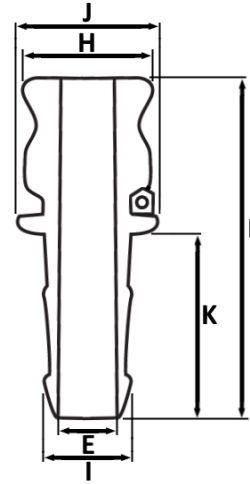

**TYPE E: MALE ADAPTER x HOSE SHANK**

Type E	1/2"	3/4"	1"	1 1/4"	1 1/2"	2"	2 1/2"	3"	4"
E	8.18	15.1	21.24	27	33.82	45.32	60.5	69.2	93.6
H	23.78	32.1	36.77	45.1	53.33	62.88	75.5	91.6	119.5
I	13.5	20	27.1	32.9	39.83	53.45	61.5	78.2	103.7
J	24.78	34	39	48.4	55.12	66.2	80.2	92.4	121.5
K	39.8	50	58.4	60.37	62.2	69.8	80	90	98.1
L	73.2	87.65	97.1	112.36	114	131.4	140.7	153.4	161