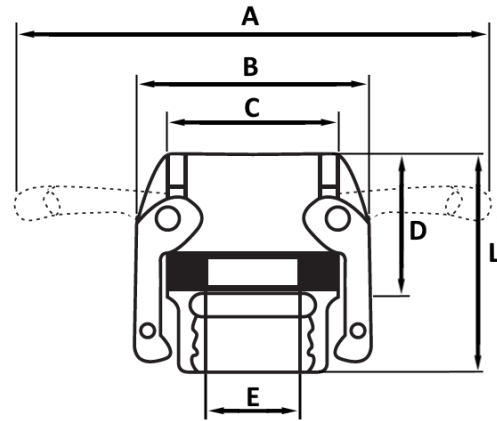

TYPE B: FEMALE COUPLER x MALE THREAD

Type B	1/2"	3/4"	1"	1 1/4"	1 1/2"	2"	2 1/2"	3"	4"
A	110	120	130	185	195	195	215	250	280
B	52.85	59.1	68	77.7	88	97.15	109.8	135.74	165
C	32.85	40	45.7	53.85	63.15	73.5	87	102.75	132.6
D	28	29.8	35.66	43.8	43.3	49.35	53.47	53	54.4
E	14.25	19.85	26	34	39	50.9	62.6	75.7	101.6
L	43	45.6	54.2	63.5	66.7	72.6	84.6	87.34	89.4