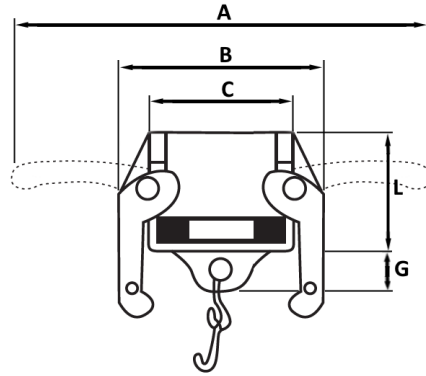

TYPE DC: DUST CAP

DC	1/2"	3/4"	1"	1 1/4"	1 1/2"	2"	2 1/2"	3"	4"
A	110	120	130	185	190	200	215	250	280
B	52.4	59	68	77.2	86.32	97.77	109.3	138	166
C	32.8	40.1	45.6	53.9	62.9	72.7	86.5	104.1	133.4
G	7.1	11.38	11.5	12.7	11.9	14.37	10.8	15	15.9
L	29.25	29.5	36.2	43.77	62	49.33	53.34	53	56